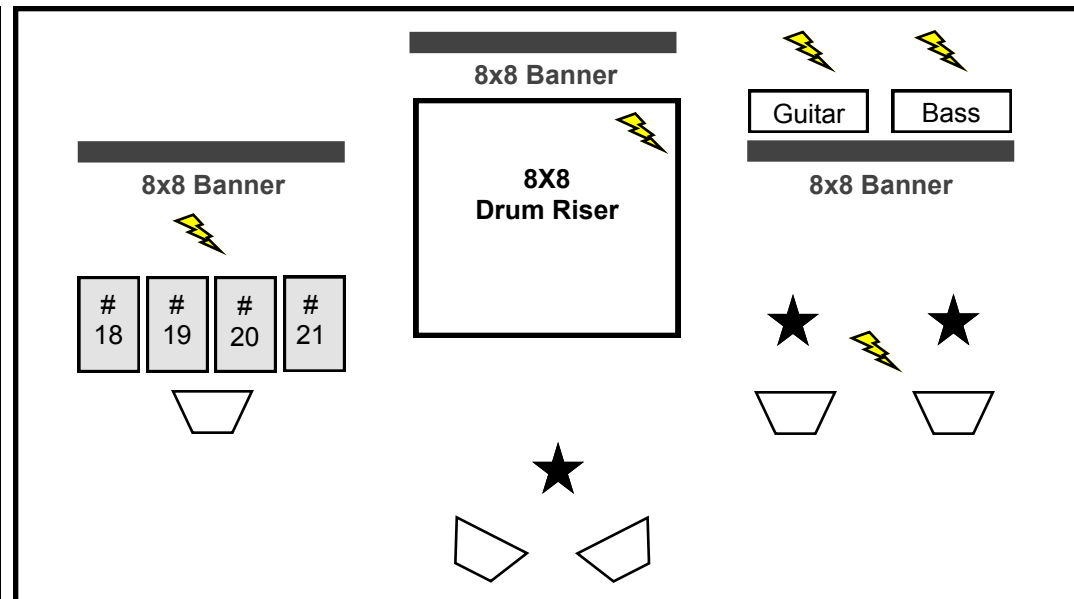

# The Mad Drummer Show

## Stage Plot 2017

1-833-MAD-DRUM  
THEMADDRUMMER.COM

Minimal Stage Requirements: 32' x 20'

Drummer brings personal IEM System

Please have a Shure SLX24/SM58 wireless handheld mic, or Sennheiser EW 165 G3, with a "round base" straight mic stand for lead vox.

#	Input	Microphone	Stand	#	Input	Microphone	Stand
1	Kick Drum #1	Audix D6	Short Boom	13	OH SL	Cond	Tall Boom
2	Kick Drum #2	Audix D6	Short Boom	14	Synth Track	None	None
3	Snare Top	Audix I5	Short Boom	15	Click Track	None	None
4	Snare Bottom	Audix i5	Short Boom	16	Guitar	Senn e609	Short Boom
5	Hi Hat	Cond	Short Boom	17	Bass DI	None	None
6	Rack Tom #1	Audix D2	Drum Clip	18	Horn #1	SM 57	Tall Boom
7	Rack Tom #2	Audix D2	Drum Clip	19	Horn #2	SM 57	Tall Boom
8	FL Tom #1	Audix D6	Drum Clip	20	Horn #3	SM 57	Tall Boom
9	FL Tom #2	Audix D6	Drum Clip	21	Horn #4	SM 57	Tall Boom
10	FL Tom #3	Audix D6	Drum Clip	22	Lead Vox	Shr. SLX24/SM58	Straight Round Base
11	Ride	Cond	Short Boom	23	Guitar Vox	SM58	Tall Boom
12	OH SR	Cond	Tall Boom	24	Bass Vox	SM58	Tall Boom